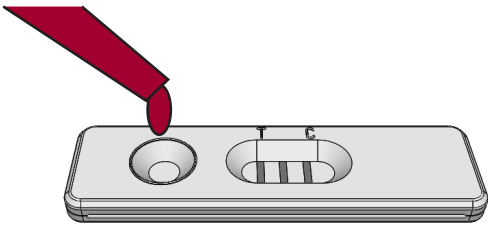

1. Start from logo

2. Zoom out and rotate to 3D view

3. Rotate to front view

4. Look down to cartridge

5. Add drop of blood

6. zoom out to cartridge and hashbox

7. Opening drawer and placing cartridge

8. Closing drawer

9. Placing iphone

10. Zoom in on iPhone

11. Show video of meterbolic app

12. Show meterbolic app result